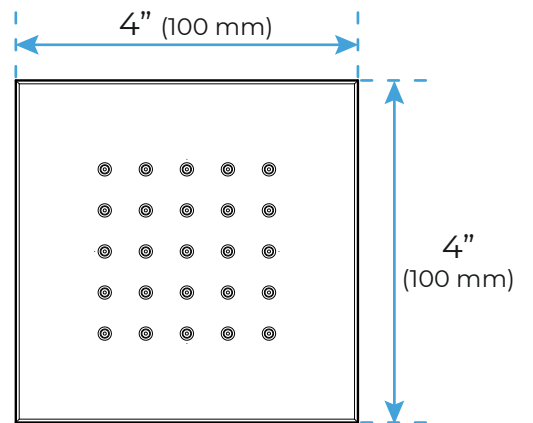

THERMOSTATIC RECESSED CEILING MOUNT RAINFALL LED MUSICAL BRUSHED NICKEL SHOWER SYSTEM WITH HANDHELD SHOWER SHOWER & JETTED BODY SPRAYS SPECIFICATIONS

Shower Head

- Shower Head Functions: Rainfall, Bubble, Mist
- Shower Panel /Hose Material: 304 Stainless Steel
- Showerheads Install: Embedded Ceiling Mounted
- Concealed Mixer Install: Wall-Mounted
- Shower Accessories Material: Brass
- LED Light: Need to Connect Power
- Shower Hose Length: 1.5M
- Power: 100V~240V Alternating Current (AC)
- LED Colors: 7 Colors
- Water Flow: 16L/min~28L/min
- Music: Need Bluetooth

Product shown is only for installation display purpose

Touch Panel Control

All dimensions and specifications are nominal and may vary. Use actual products for accuracy in critical situations.

Shower Mixer

Hand Shower

Flow Rate: 2.0 GPM / 7.6 LPM

Shower Mixer Connections

Body Jet

Thread Interface Size: G 1/2 Inch
 Installation Type: Wall Mounted
 Material: Brass
 Flow Rate: 1.5 GPM / 5.7 LPM (each Bodyspray)