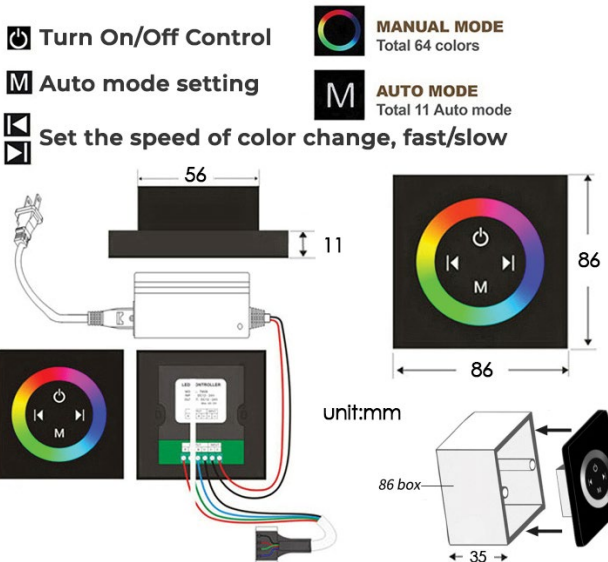

THERMOSTATIC RECESSED CEILING MOUNT RAINFALL LED MUSICAL BRUSHED NICKEL SHOWER SYSTEM WITH HANDHELD SHOWER SHOWER & JETTED BODY SPRAYS SPECIFICATIONS

Shower Head

- Shower Head Functions: Rainfall, Bubble, Mist
- Shower Panel /Hose Material: 304 Stainless Steel
- Showerheads Install: Embedded Ceiling Mounted
- Concealed Mixer Install: Wall-Mounted
- Shower Accessories Material: Brass
- LED Light: Need to Connect Power
- Shower Hose Length: 1.5M
- Power: 100V~240V Alternating Current (AC)
- LED Colors: 7 Colors
- Water Flow: 16L/min~28L/min
- Music: Need Bluetooth

Product shown is only for installation display purpose

Touch Panel Control

All dimensions and specifications are nominal and may vary. Use actual products for accuracy in critical situations.

Shower Mixer

Hand Shower

Flow Rate: 2.0 GPM / 7.6 LPM

Shower Mixer Connections

Body Jet

Thread Interface Size: G 1/2 Inch
 Installation Type: Wall Mounted
 Material: Brass
 Flow Rate: 1.5 GPM / 5.7 LPM (each Bodyspray)