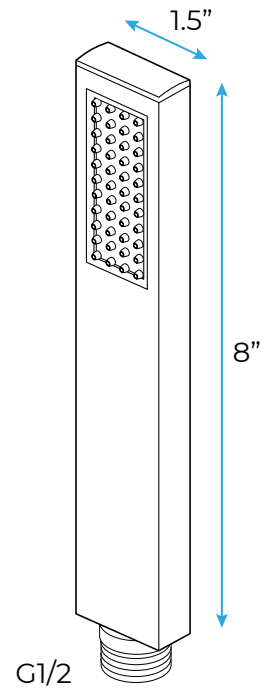

THERMOSTATIC RECESSED CEILING MOUNT RAINFALL LED MUSICAL BRUSHED NICKEL SHOWER SYSTEM WITH HANDHELD SHOWER SHOWER & JETTED BODY SPRAYS SPECIFICATIONS

Shower Head

- Shower Head Functions: Rainfall, Bubble, Mist
- Shower Panel /Hose Material: 304 Stainless Steel
- Showerheads Install: Embedded Ceiling Mounted
- Concealed Mixer Install: Wall-Mounted
- Shower Accessories Material: Brass
- LED Light: Need to Connect Power
- Shower Hose Length: 1.5M
- Power: 100V~240V Alternating Current (AC)
- LED Colors: 7 Colors
- Water Flow: 16L/min~28L/min
- Music: Need Bluetooth

Product shown is only for installation display purpose

Touch Panel Control

All dimensions and specifications are nominal and may vary. Use actual products for accuracy in critical situations.

Shower Mixer

Hand Shower

Flow Rate: 2.0 GPM / 7.6 LPM

Shower Mixer Connections

Body Jet

Thread Interface Size: G 1/2 Inch
 Installation Type: Wall Mounted
 Material: Brass
 Flow Rate: 1.5 GPM / 5.7 LPM (each Bodyspray)