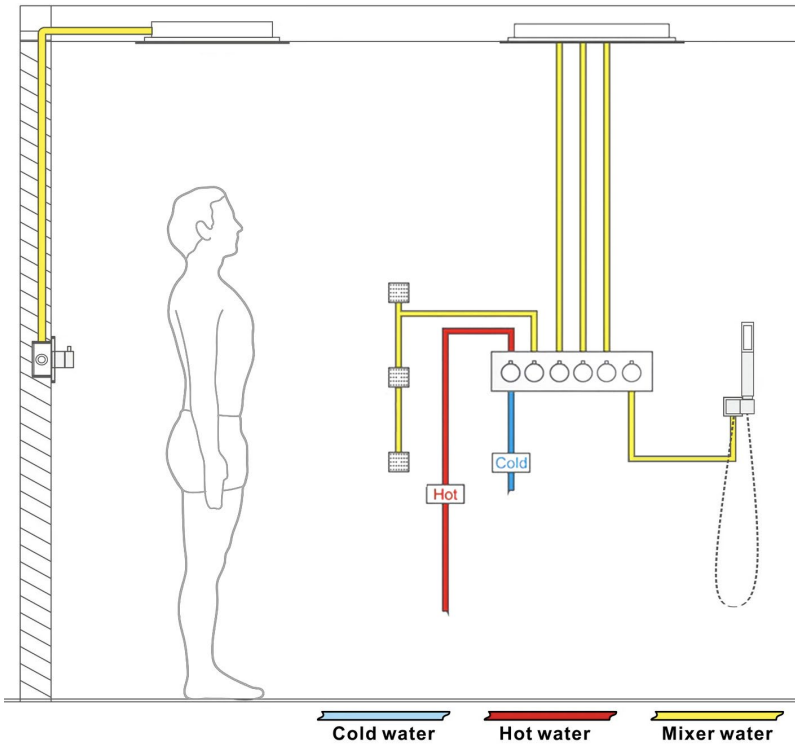

THERMOSTATIC RECESSED CEILING MOUNT RAINFALL LED MUSICAL BRUSHED NICKEL SHOWER SYSTEM WITH HANDHELD SHOWER SHOWER & JETTED BODY SPRAYS SPECIFICATIONS

Shower Head

- Shower Head Functions: Rainfall, Bubble, Mist
- Shower Panel /Hose Material: 304 Stainless Steel
- Showerheads Install: Embedded Ceiling Mounted
- Concealed Mixer Install: Wall-Mounted
- Shower Accessories Material: Brass
- LED Light: Need to Connect Power
- Shower Hose Length: 1.5M
- Power: 100V~240V Alternating Current (AC)
- LED Colors: 7 Colors
- Water Flow: 16L/min~28L/min
- Music: Need Bluetooth

Product shown is only for installation display purpose

Touch Panel Control

All dimensions and specifications are nominal and may vary. Use actual products for accuracy in critical situations.

Shower Mixer

Hand Shower

Flow Rate: 2.0 GPM / 7.6 LPM

Shower Mixer Connections

Body Jet

Thread Interface Size: G 1/2 Inch
 Installation Type: Wall Mounted
 Material: Brass
 Flow Rate: 1.5 GPM / 5.7 LPM (each Bodyspray)