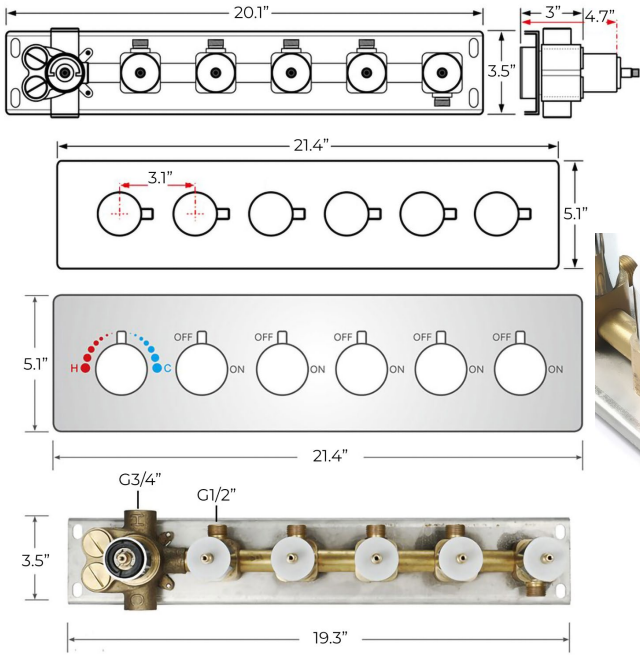

THERMOSTATIC RECESSED CEILING MOUNT RAINFALL LED MUSICAL BRUSHED NICKEL SHOWER SYSTEM WITH HANDHELD SHOWER SHOWER & JETTED BODY SPRAYS SPECIFICATIONS

Shower Head

- Shower Head Functions: Rainfall, Bubble, Mist
- Shower Panel /Hose Material: 304 Stainless Steel
- Showerheads Install: Embedded Ceiling Mounted
- Concealed Mixer Install: Wall-Mounted
- Shower Accessories Material: Brass
- LED Light: Need to Connect Power
- Shower Hose Length: 1.5M
- Power: 100V~240V Alternating Current (AC)
- LED Colors: 7 Colors
- Water Flow: 16L/min~28L/min
- Music: Need Bluetooth

Product shown is only for installation display purpose

Touch Panel Control

All dimensions and specifications are nominal and may vary. Use actual products for accuracy in critical situations.

Shower Mixer

Hand Shower

Flow Rate: 2.0 GPM / 7.6 LPM

Shower Mixer Connections

Body Jet

Thread Interface Size: G 1/2 Inch
 Installation Type: Wall Mounted
 Material: Brass
 Flow Rate: 1.5 GPM / 5.7 LPM (each Bodyspray)