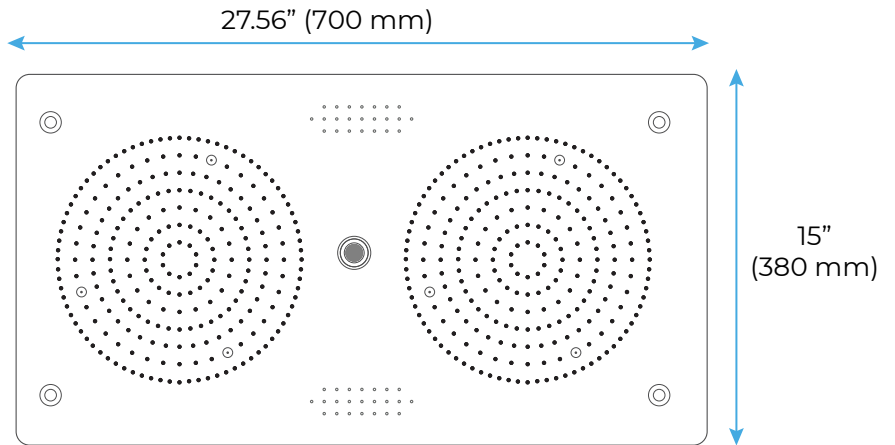

THERMOSTATIC RECESSED CEILING MOUNT RAINFALL LED MUSICAL BRUSHED NICKEL SHOWER SYSTEM WITH HANDHELD SHOWER SHOWER & JETTED BODY SPRAYS SPECIFICATIONS

Shower Head

- Shower Head Functions: Rainfall, Bubble, Mist
- Shower Panel /Hose Material: 304 Stainless Steel
- Showerheads Install: Embedded Ceiling Mounted
- Concealed Mixer Install: Wall-Mounted
- Shower Accessories Material: Brass
- LED Light: Need to Connect Power
- Shower Hose Length: 1.5M
- Power: 100V~240V Alternating Current (AC)
- LED Colors: 7 Colors
- Water Flow: 16L/min~28L/min
- Music: Need Bluetooth

Product shown is only for installation display purpose

Touch Panel Control

All dimensions and specifications are nominal and may vary. Use actual products for accuracy in critical situations.

Shower Mixer

Hand Shower

Flow Rate: 2.0 GPM / 7.6 LPM

Shower Mixer Connections

Body Jet

Thread Interface Size: G 1/2 Inch
 Installation Type: Wall Mounted
 Material: Brass
 Flow Rate: 1.5 GPM / 5.7 LPM (each Bodyspray)