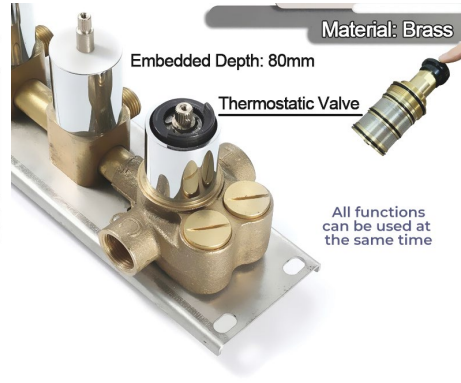

THERMOSTATIC RECESSED CEILING MOUNT RAINFALL LED MUSICAL BRUSHED NICKEL SHOWER SYSTEM WITH HANDHELD SHOWER SHOWER & JETTED BODY SPRAYS SPECIFICATIONS

Shower Head

- Shower Head Functions: Rainfall, Bubble, Mist
- Shower Panel /Hose Material: 304 Stainless Steel
- Showerheads Install: Embedded Ceiling Mounted
- Concealed Mixer Install: Wall-Mounted
- Shower Accessories Material: Brass
- LED Light: Need to Connect Power
- Shower Hose Length: 1.5M
- Power: 100V~240V Alternating Current (AC)
- LED Colors: 7 Colors
- Water Flow: 16L/min~28L/min
- Music: Need Bluetooth

Product shown is only for installation display purpose

Touch Panel Control

All dimensions and specifications are nominal and may vary. Use actual products for accuracy in critical situations.

Shower Mixer

Hand Shower

Flow Rate: 2.0 GPM / 7.6 LPM

Shower Mixer Connections

Body Jet

Thread Interface Size: G 1/2 Inch
 Installation Type: Wall Mounted
 Material: Brass
 Flow Rate: 1.5 GPM / 5.7 LPM (each Bodyspray)