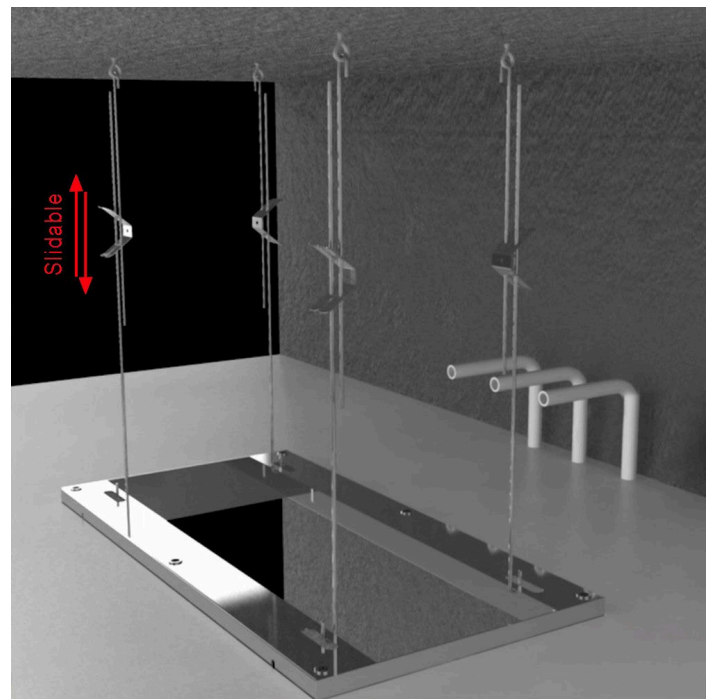

THERMOSTATIC RECESSED CEILING MOUNT RAINFALL LED MUSICAL BRUSHED NICKEL SHOWER SYSTEM WITH HANDHELD SHOWER SHOWER & JETTED BODY SPRAYS SPECIFICATIONS

Shower Head

- Shower Head Functions: Rainfall, Bubble, Mist
- Shower Panel /Hose Material: 304 Stainless Steel
- Showerheads Install: Embedded Ceiling Mounted
- Concealed Mixer Install: Wall-Mounted
- Shower Accessories Material: Brass
- LED Light: Need to Connect Power
- Shower Hose Length: 1.5M
- Power: 100V~240V Alternating Current (AC)
- LED Colors: 7 Colors
- Water Flow: 16L/min~28L/min
- Music: Need Bluetooth

Product shown is only for installation display purpose

Touch Panel Control

All dimensions and specifications are nominal and may vary. Use actual products for accuracy in critical situations.

Shower Mixer

Hand Shower

Flow Rate: 2.0 GPM / 7.6 LPM

Shower Mixer Connections

Body Jet

Thread Interface Size: G 1/2 Inch
 Installation Type: Wall Mounted
 Material: Brass
 Flow Rate: 1.5 GPM / 5.7 LPM (each Bodyspray)